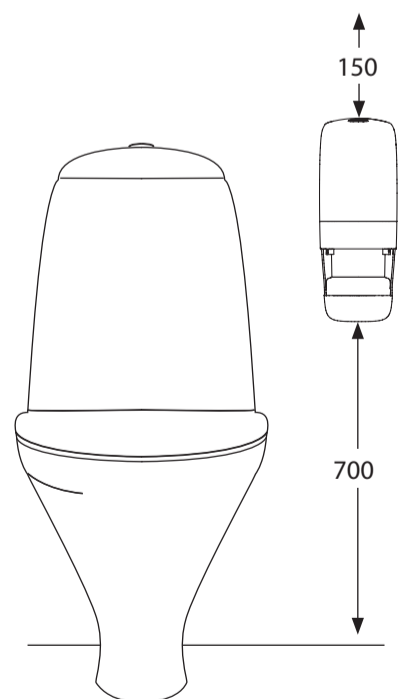

90144/92049
Katrin System Toilet Dispenser
with Core Catcher

Click key out from the back plate

Open with key (Position – key needed and turn right)

Easy opening (Position – turn left with key once, then no key needed to open dispenser)

Push and pull to open

290

Roll Brake Settings

Turn upwards to decrease roll breaking

Turn downwards to increase roll breaking

INSTALLATION GUIDE KATRIN SYSTEM TOILET DISPENSER

SCALE 1:1