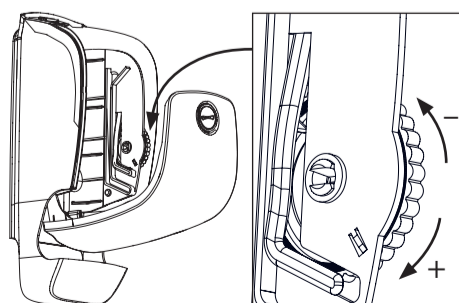

90144/92049
Katrin System Toilet Dispenser
with Core Catcher

Click key out from the back plate

Open with key (Position – key needed and turn right)

Easy opening (Position – turn left with key once, then no key needed to open dispenser)

Push and pull to open

290

Roll Brake Settings

Turn upwards to decrease roll breaking

Turn downwards to increase roll breaking

INSTALLATION GUIDE KATRIN SYSTEM TOILET DISPENSER

SCALE 1:1