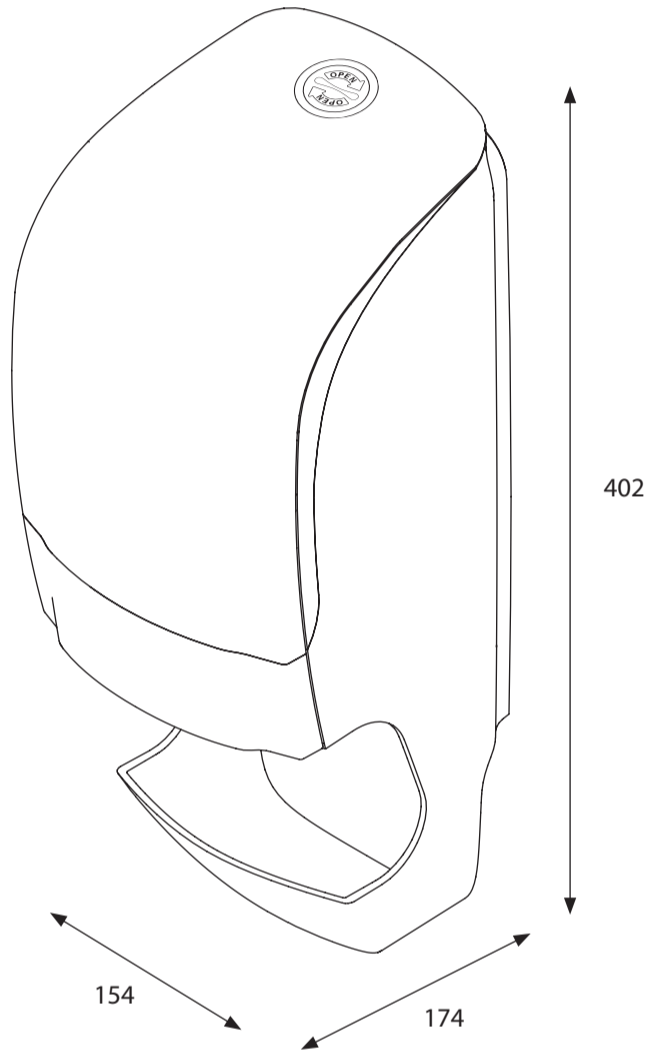

90144/92049
Katrin System Toilet Dispenser
with Core Catcher

Click key out from the back plate

Open with key (Position – key needed and turn right)

Easy opening (Position – turn left with key once, then no key needed to open dispenser)

Push and pull to open

290

Roll Brake Settings

Turn upwards to decrease roll breaking

Turn downwards to increase roll breaking

INSTALLATION GUIDE KATRIN SYSTEM TOILET DISPENSER

SCALE 1:1