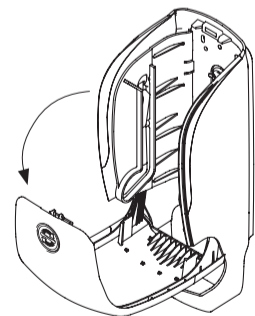

90144/92049
Katrin System Toilet Dispenser
with Core Catcher

Click key out from the back plate

Open with key (Position – key needed and turn right)

Easy opening (Position – turn left with key once, then no key needed to open dispenser)

Push and pull to open

290

Roll Brake Settings

Turn upwards to decrease roll breaking

Turn downwards to increase roll breaking

INSTALLATION GUIDE KATRIN SYSTEM TOILET DISPENSER

SCALE 1:1