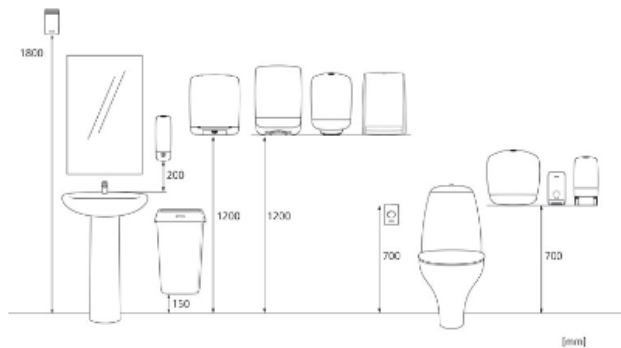

ISO9001 ISO14001

Product / Consumer pack

x 261 mm
y 365 mm
z 261 mm

White

3.1 kg

Transport pack

x 275 mm
y 290 mm
z 365 mm

1

3.4 kg

6414300993124

Transport pallet

x 800 mm
y 1310 mm
z 1200 mm

32

134.2 kg

6414307993127

Measurements and installing