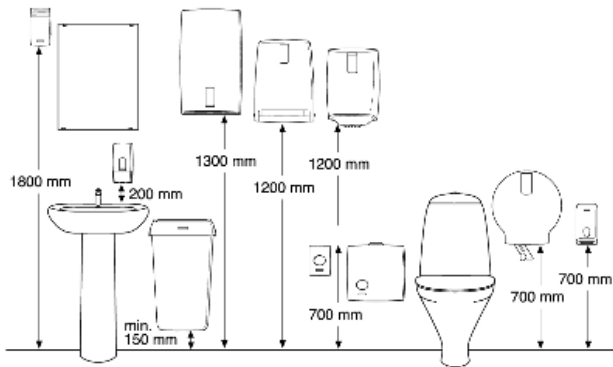

Katrin Inclusive System Toilet Dispenser - White

104582

- Holds two Katrin System toilet rolls
- Seamless dispensing with drop-down roll system and adjustable roll brake
- Easy and quick to refill
- Can be refilled while the second roll is in use, so tissue is always available
- 1360 - 1836 sheets, depending on paper quality
- Two versions available: with or without core catcher
- Better paper accessibility at the front of the dispenser opening
- The lock can be used with or without a key
- No searching around inside the dispenser opening for the loose end of the paper roll
- Main raw materials of major plastic parts and lock: ABS (Acrylonitrile butadiene styrene), PC (polycarbonate), POM (polyoxymethylene)
- Katrin Inclusive dispensers are resistant to high temperatures

ISO9001

Product / Consumer pack

x 154 mm

y 313 mm

z 174 mm

White

0.871 kg

Transport pack

x 316 mm

y 177 mm

z 157 mm

1

1.08 kg

6414300104582

Transport pallet

x 800 mm

y 1272 mm

z 1200 mm

102

131.3 kg

6414300104599

Measurements and installing

Related products

103424
**Katrin Classic
System Toilet 800
ECO**