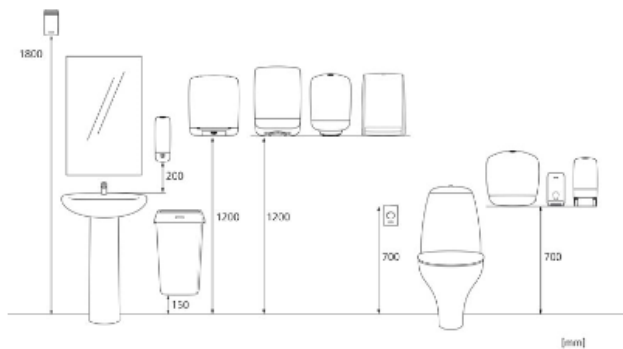

y 1230 mm

z 1200 mm

81

120.406 kg

6414300092094

Measurements and installing

Related products

345355
**Katrin Classic Hand
Towel One stop L2**