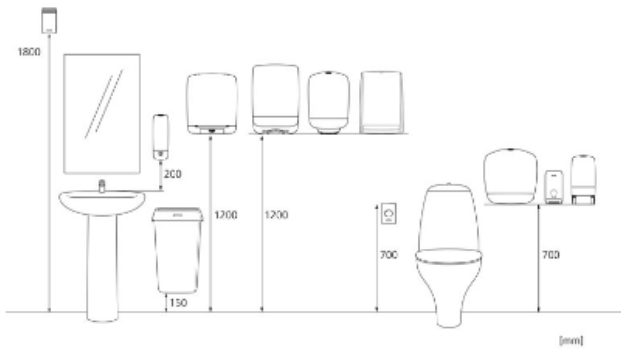

Katrin Soap Dispenser - White Metal

982517

- Smart functional robust soap dispenser for foam soap
- Holds 1000ml cartridges
- Brushed steel (white)
- Cartridge and pump form a closed unit, avoiding leakage and blockages in the pump
- Reliable and hygienic
- Simple to install, load and maintain
- Lockable

ISO9001 ISO14001

Product / Consumer pack

x 100 mm
y 275 mm
z 124 mm

White

0.99 kg

Transport pack

x 115 mm
y 130 mm
z 290 mm

1

1.07 kg

6414300982517

Transport pallet

x 800 mm
y 1190 mm
z 1200 mm

192

230.84 kg

6414305982512

Measurements and installing