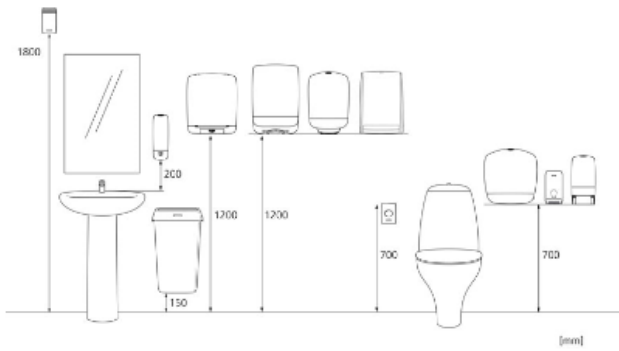

### Product / Consumer pack

x 342 mm  
y 356 mm  
z 149 mm

Black

1.257 kg

### Measurements and installing